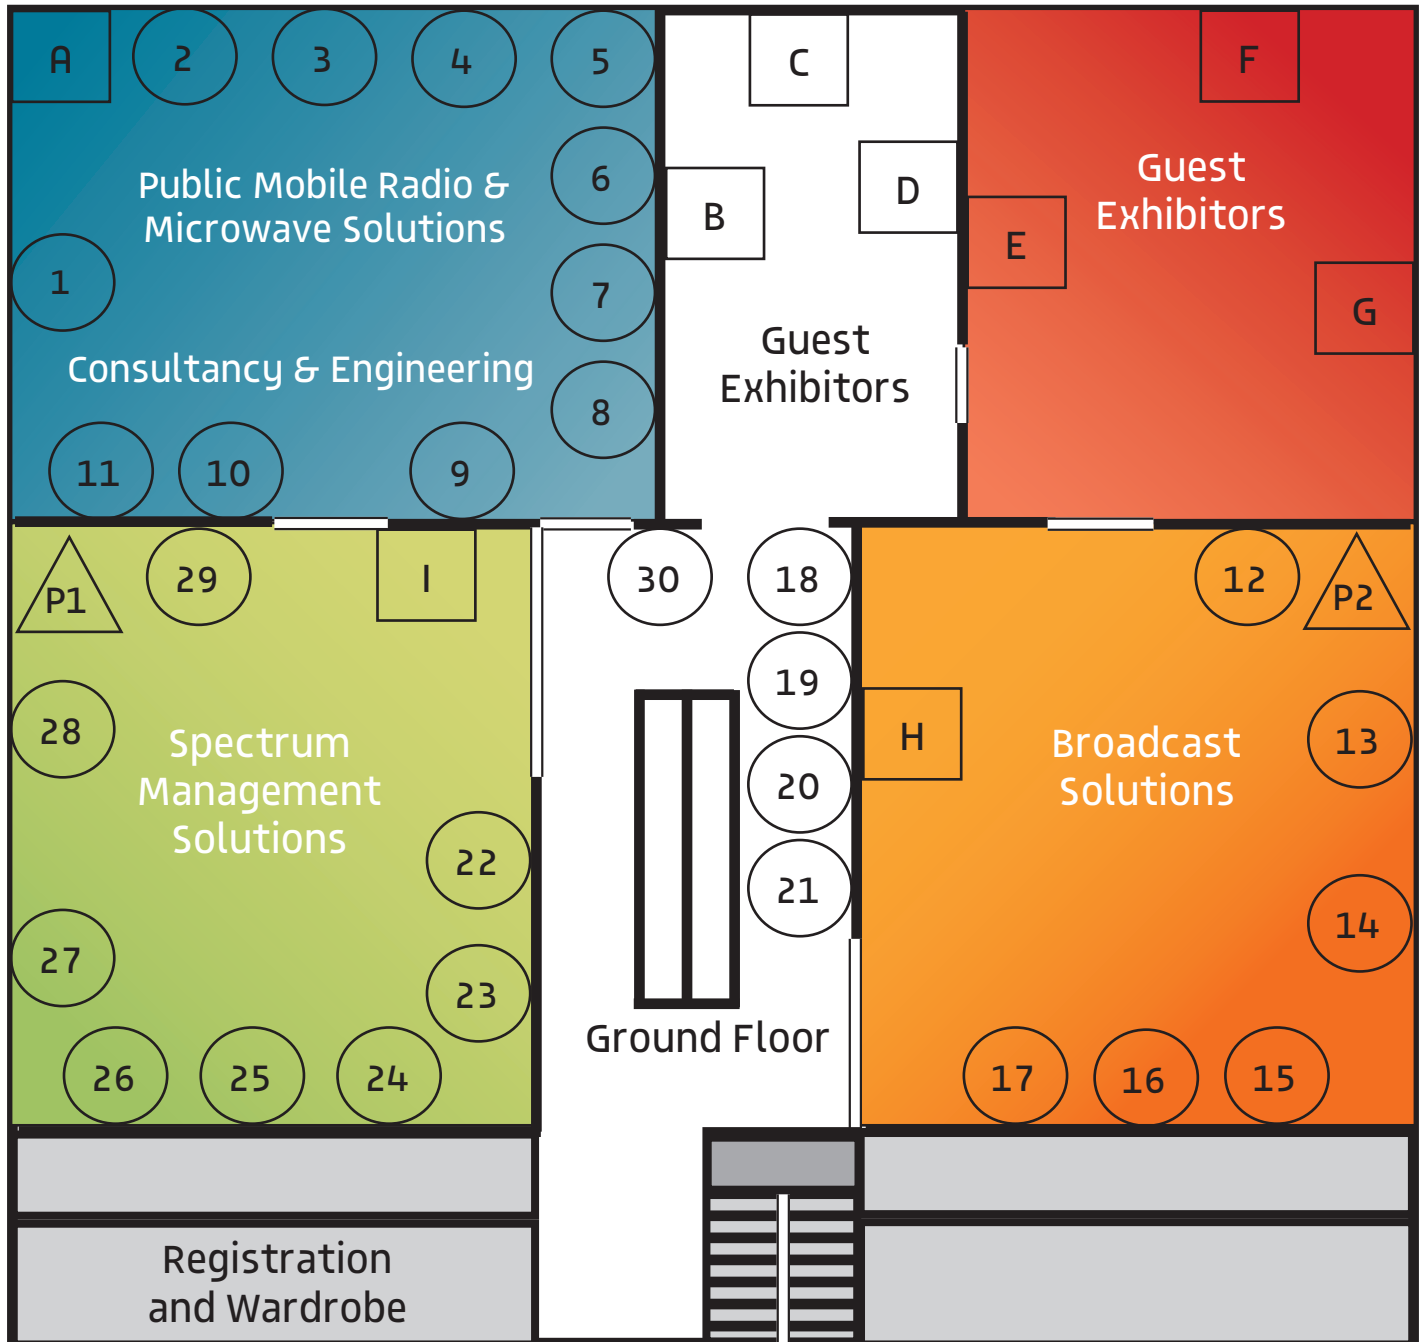

LS telcom Summit 2010

Preliminary Conference Programme

Lichtenau, 23rd June 2010 (09:00 a.m. – 04:00 p.m.)

LS
summit 2010
15th Annual Seminar Day

- 09:00 – 09:30** **Welcome and Introduction to the LS Summit 2010**
Dr.-Ing. Manfred Lebherz, Dr.-Ing. Georg Schöne, Dipl.-Ing. Roland Götz
- 09:30 – 10:00** **The Role of Auctions in Spectrum Assignment**
Karen Wrege, KB Enterprises LLC, USA
- 10:00 – 10:30** **Special Event Preparation and Planning**
Shaun Hendry, Ofcom, United Kingdom
- 10:30 – 11:00** Coffee Break
- 11:00 – 11:30** **Self-Organisation in LTE Networks**
Prof. Dr. Thomas Kürner, Technische Universität Braunschweig, Germany
- 11:30 – 12:00** **Automated Site Selection and Antenna Optimisation of Single Frequency Networks**
Prof. Dr. Xuemin Huang, NG Networks Co., Ltd., China
- 12:00 – 13:30** Lunch Break
- 13:30 – 14:00** **MonView - Monitoring with Open Eyes**
Michael Braun, LS telcom, Germany
- 14:00 – 14:30** **Cooperative Relaying - To Cooperate or not to Cooperate**
Tobias Renk, Karlsruhe Institute of Technology (KIT),
Communications Engineering Lab, Germany
- 14:30 – 15:00** Coffee Break
- 15:00 – 15:30** **TETRA Security Communication System of Stockholm Metro**
Hakan Samuelsson, Axell Wireless, Sweden
- 15:30 – 16:00** **Joint Radar Sensing and Communications based on OFDM Signals for Intelligent Transportation Networks**
Christian Sturm, Karlsruhe Institute of Technology (KIT),
Institut für Hoch-frequenztechnik und Elektronik, Germany

Afterwards: Ongoing Exhibition & Celebration
Programme is subject to changes

LS telcom
Tomorrow's Communication Designed Today.

www.LStelcom.com

Exhibition Floor

Exhibition Area

Live Presentation

10:35: SPECTRA Enterprise - Cutting-Edge System Solutions -> P1
 14:35: Microwave Planning and Coordination Tool – Our first engineering tool on the new platform -> P2